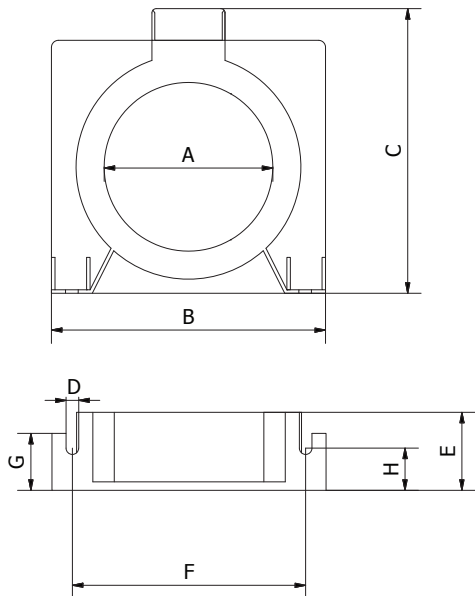

Zero-Phase Current Transformer (ZCT)

Mechanical Dimensions

ZCT 40S / 60S / 80S / 120S

	Model			
Dimension	ZCT40S(mm)	ZCT60S(mm)	ZCT80S(mm)	ZCT120S(mm)
A	40	60	80	120
B	89	105	130	180
C	94	110	135	195
D	6	6	6	6
E	37	37	37	37
F	75	87	112	159
G	27	27	27	27
H	20	20	20	20